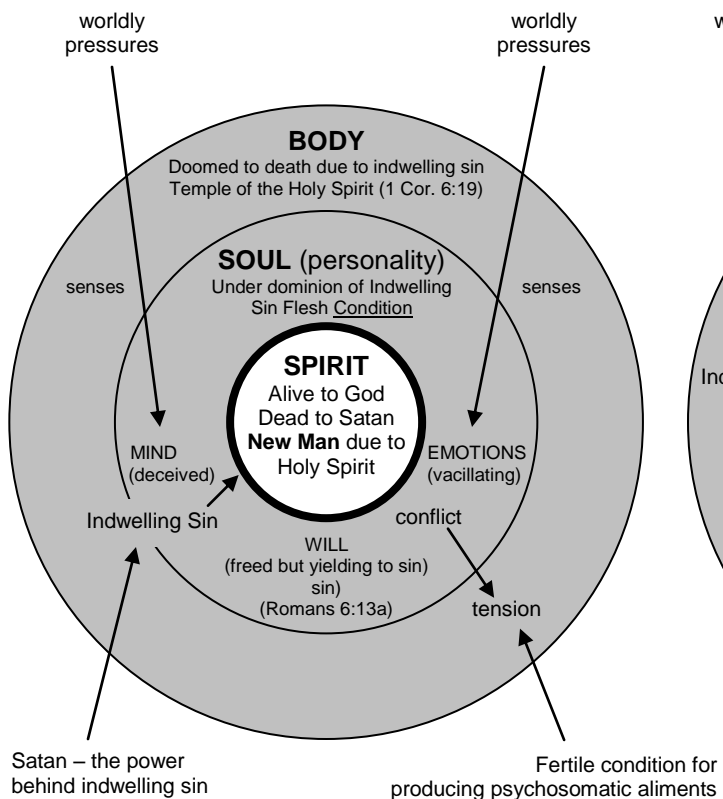

Natural or Unregenerate Man

Outcome: DOMINATION

Carnal or Fleshly Man

Outcome: DEFEAT

Spiritual Man

Outcome: DELIVERANCE