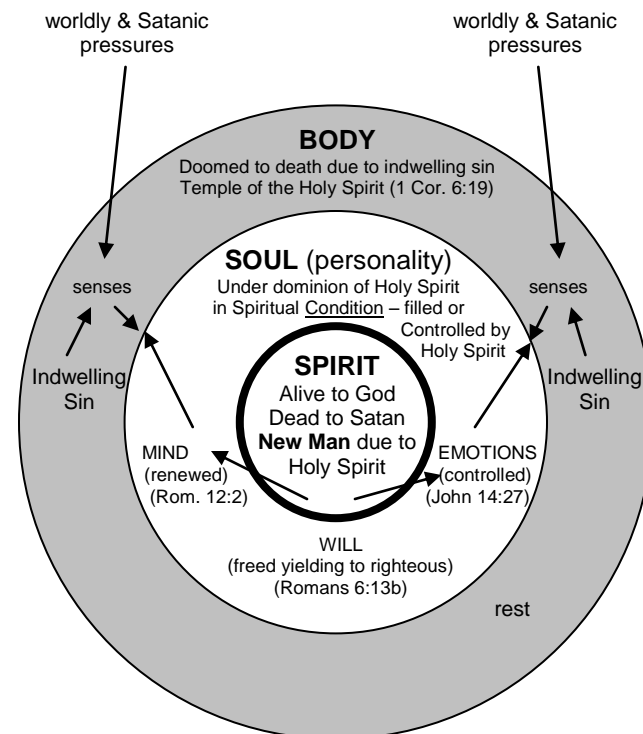

Natural or Unregenerate Man

Outcome: DOMINATION

Carnal or Fleshly Man

Outcome: DEFEAT

Spiritual Man

Outcome: DELIVERANCE