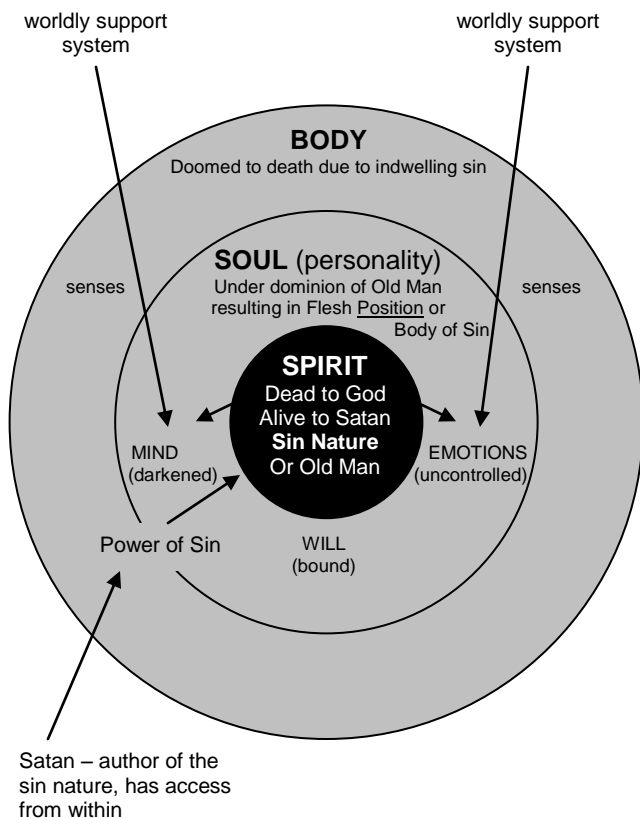

Natural or Unregenerate Man

Outcome: DOMINATION

Carnal or Fleshly Man

Outcome: DEFEAT

Spiritual Man

Outcome: DELIVERANCE